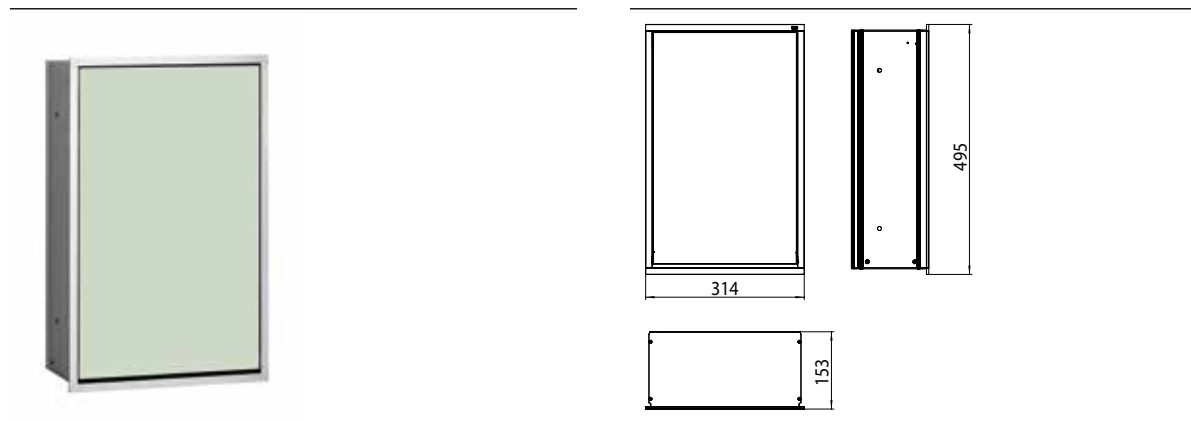

Refuse bin module - built-in-version aluminium/optiwhite

Art.No.9732 274 30