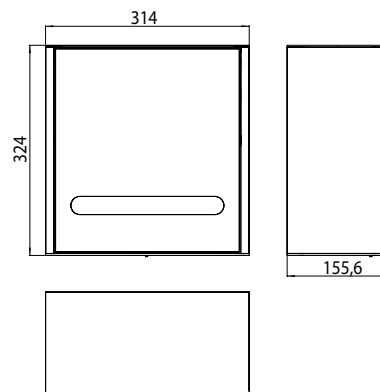

Module for paper dispenser - wall-mounted-version aluminium/optiwhite

Art.No.9729 274 21