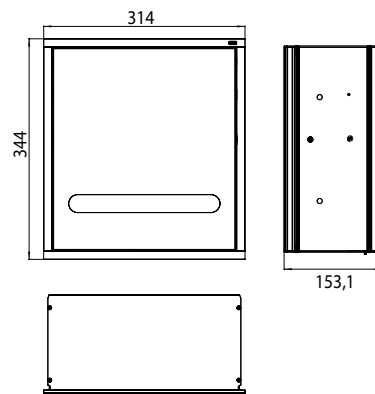

Module for paper dispenser - built-in-version chrome/black

Art.No.9728 279 21