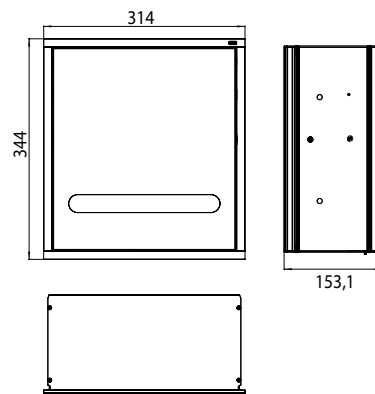

Module for paper dispenser - built-in-version chrome/optiwhite

Art.No.9728 278 21