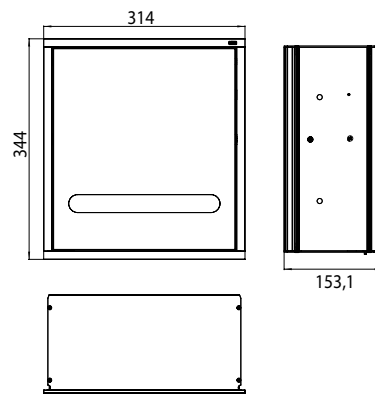

Module for paper dispenser - built-in-version aluminium/black

Art.No.9728 275 21