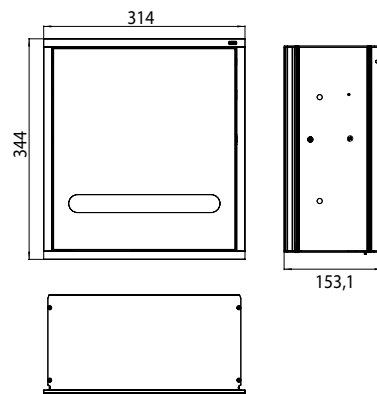

Module for paper dispenser - built-in-version aluminium/optiwhite

Art.No.9728 274 21