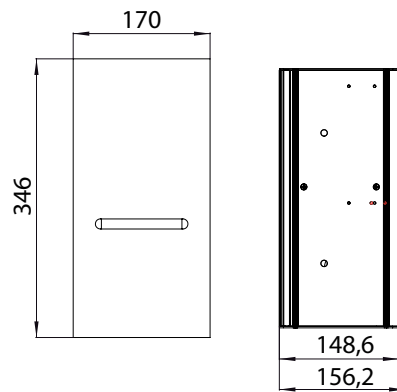

Module for toilet paper - built-in-model black

Art.No.9724 275 22

1 door, door hinge left