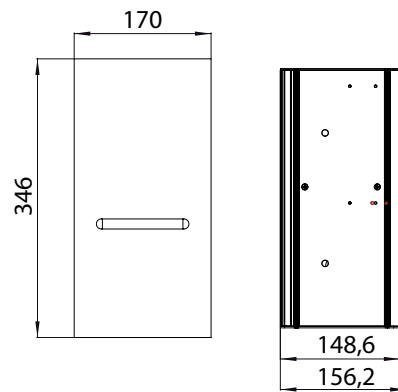

Module for toilet paper - built-in-model black

Art.No.9724 275 21

1 door, door hinge right