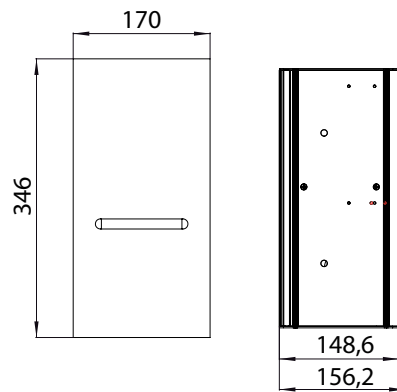

Module for toilet paper - built-in-model optiwhite

Art.No.9724 274 22

1 door, door hinge left