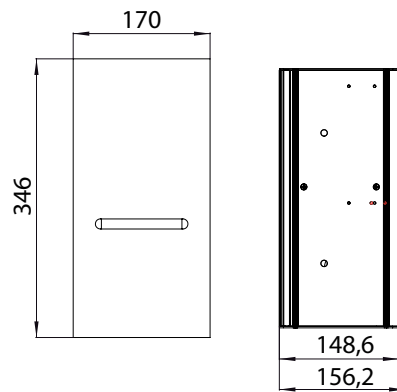

Module for toilet paper - built-in-model optiwhite

Art.No.9724 274 21

1 door, door hinge right