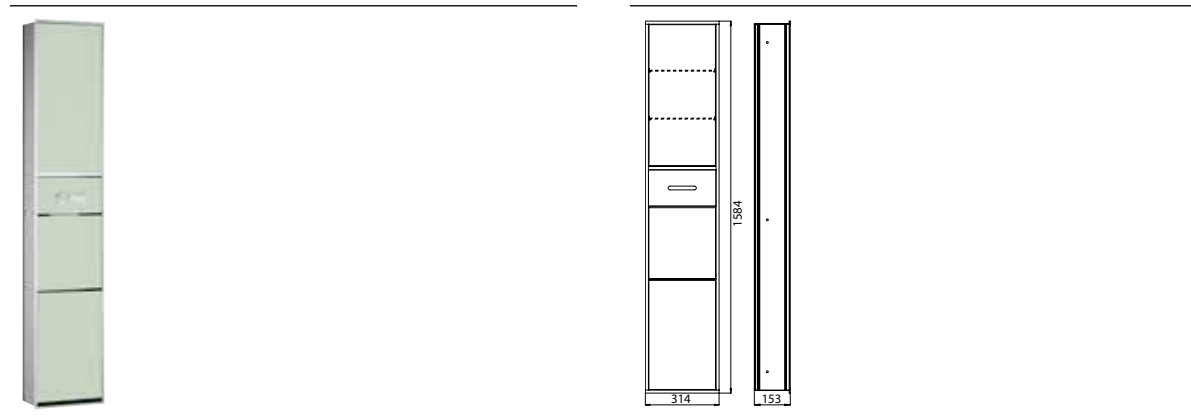

Cosmetic-module > chrome/black

Art.No.9720 279 12

Storage box with 2 shelves of crystal clear, powerbox with double socket, wastebasket