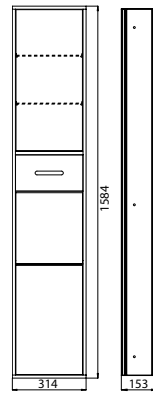

Cosmetic-module > aluminium/black

Art.No.9720 275 12

Storage box with 2 shelves of crystal clear, powerbox with double socket, wastebasket