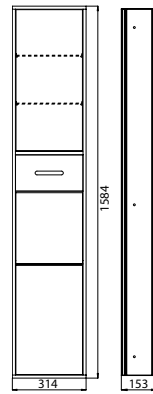

Cosmetic-module > aluminium/optiwhite

Art.No.9720 274 12

Storage box with 2 shelves of crystal clear, powerbox with double socket, wastebasket