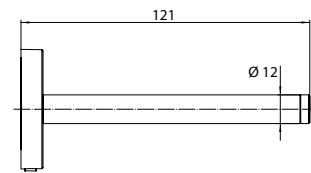

Spare paper holder black

Art.No.4305 133 00