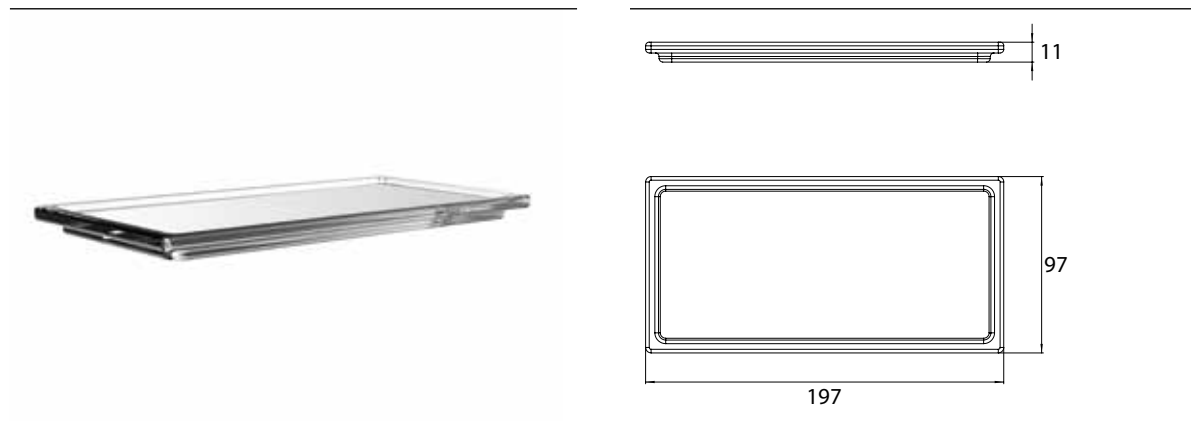

Glass shelf long (for rail) glass

Art.No.1866 000 03

crystal glass, clear