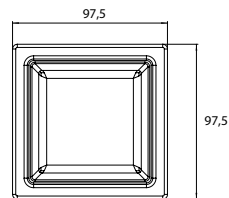

## Glass dish, square glass

Art.No.1866 000 02

deep (for rail)