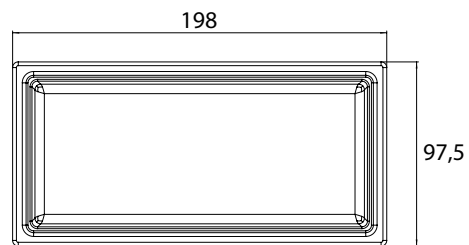

Glass dish, long glass

Art.No.1866 000 01

flat (for rail)