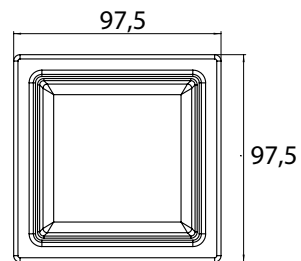

Glass dish, square glass

Art.No.1866 000 00

flat (for rail)