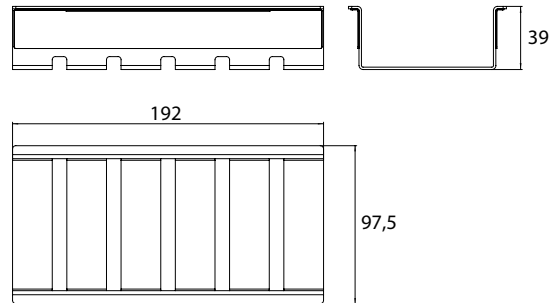

Dish, flat (for rail) stainless steel (polished)

Art.No.1845 001 00