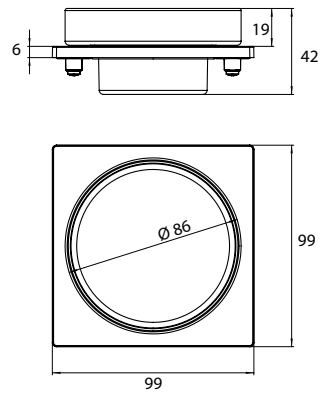

Soap holder (for rail) chrome

Art.No.1830 001 02

Soap dish, crystal glass clear