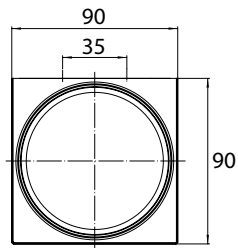

Soap holder chrome

Art.No.1830 001 01

dish crystal clear