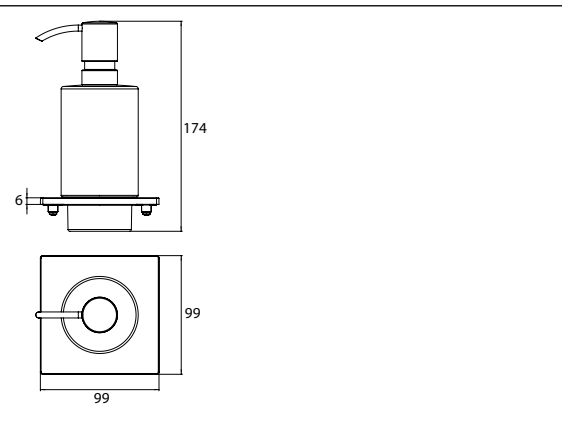

Soap dispenser (for rail) chrome

Art.No.1821 001 05

Container crystal clear, pump unit metal, 240 ml