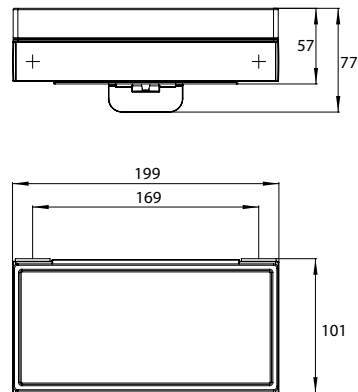

Soap dispenser/shelf chrome

Art.No.1821 001 04

with satin crystal glass cup, capacity: approx. 250 ml