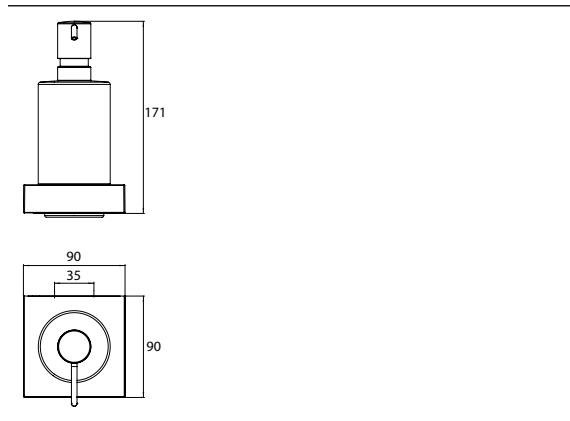

Liquid soap dispenser chrome

Art.No.1821 001 02

Container crystal clear, pump unit metal, 240 ml