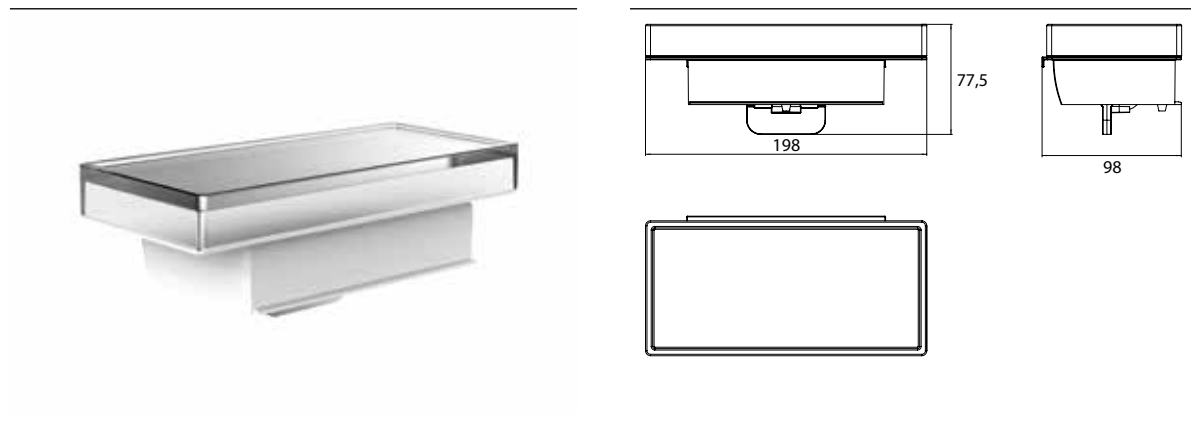

Soap dispenser (for rail) chrome

Art.No.1821 000 04

with satin crystal glass cup, capacity: approx. 250 ml