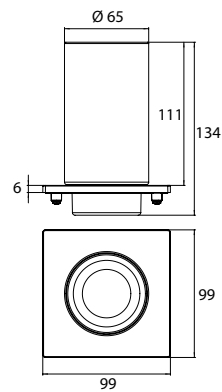

Glas holder (for rail) chrome

Art.No.1820 001 02

Glass, crystal clear