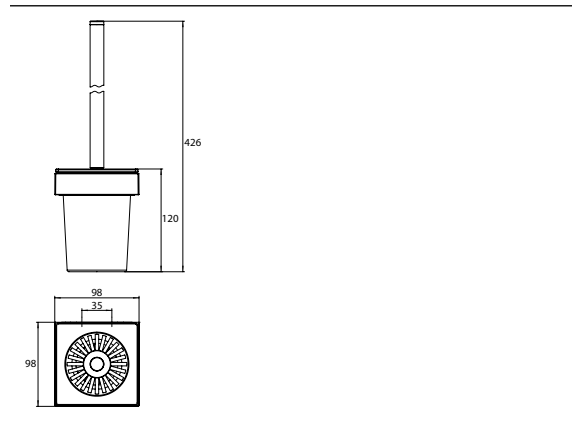

Toilet brush set chrome

Art.No.1815 001 01

Bowl of satin crystal, brush grip chrome, wall mounted