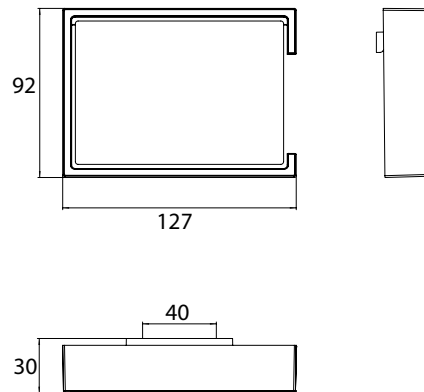

Paper holder with cover chrome

Art.No.1800 001 00