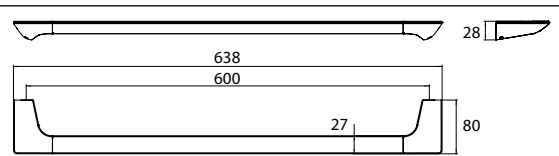

Bath towel holder, 600 mm chrome

Art.No.1660 001 60