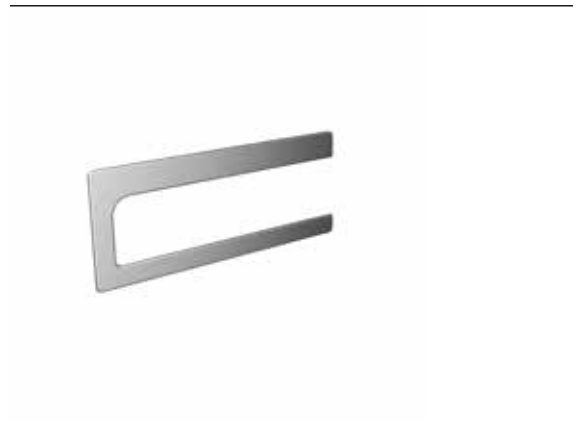

Towel ring, open on right side chrome

Art.No.1655 001 01

movable