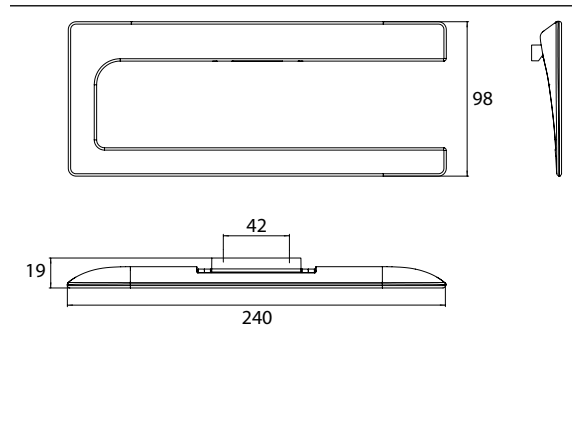

Towel ring, open on right side chrome

Art.No.1655 001 01

movable