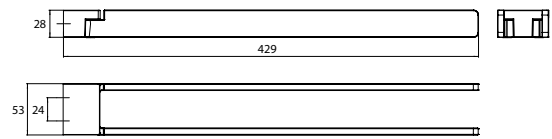

Towel holder, swing action, 430 mm chrome

Art.No.1650 001 43