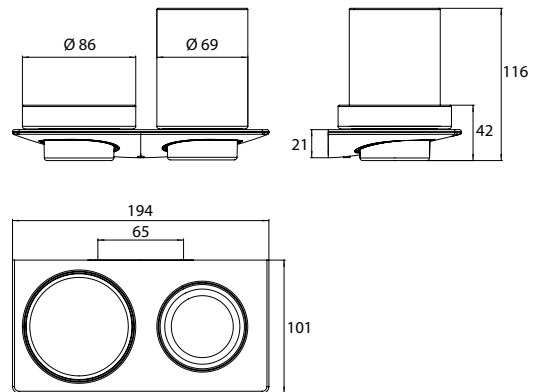

Glass holder / Soap holder chrome

Art.No.1633 001 00

crystal glass, clear