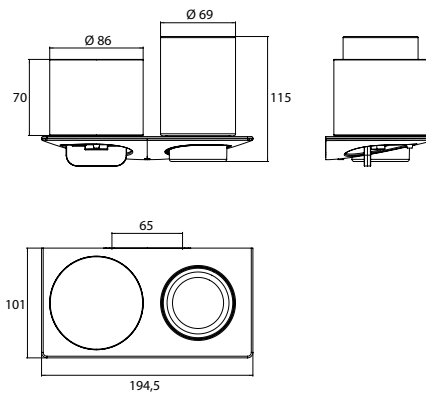

Soap dispenser / glass holder chrome

Art.No.1631 001 02

crystal clear, soap dispenser with satin crystal cup, Capacity: approx. 155 ml