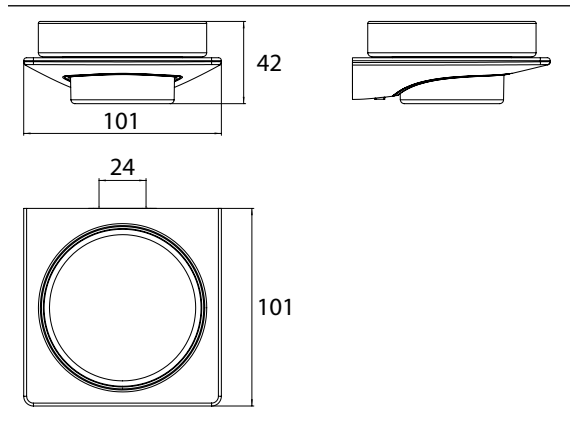

Soap holder chrome

Art.No.1630 001 01

Dish, crystal clear