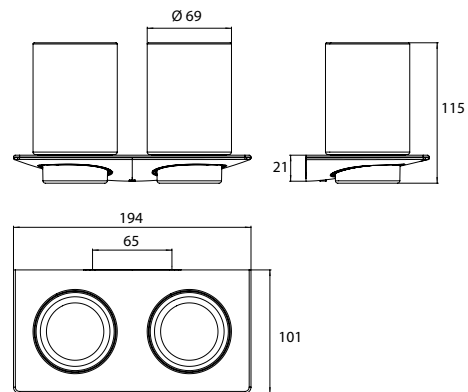

Double glass holder glasses crystal glass clear chrome

Art.No.1625 001 00