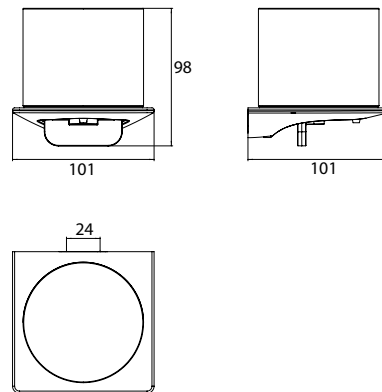

Liquid soap dispenser chrome

Art.No.1621 001 02

with satin crystal cup, Capacity: approx. 155 ml