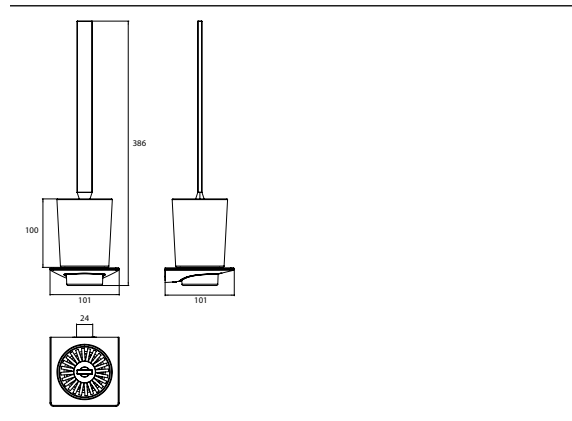

Toilet brush holder, bowl of satin crystal, brush grip chrome, wall mounted chrome

Art.No.1615 001 02