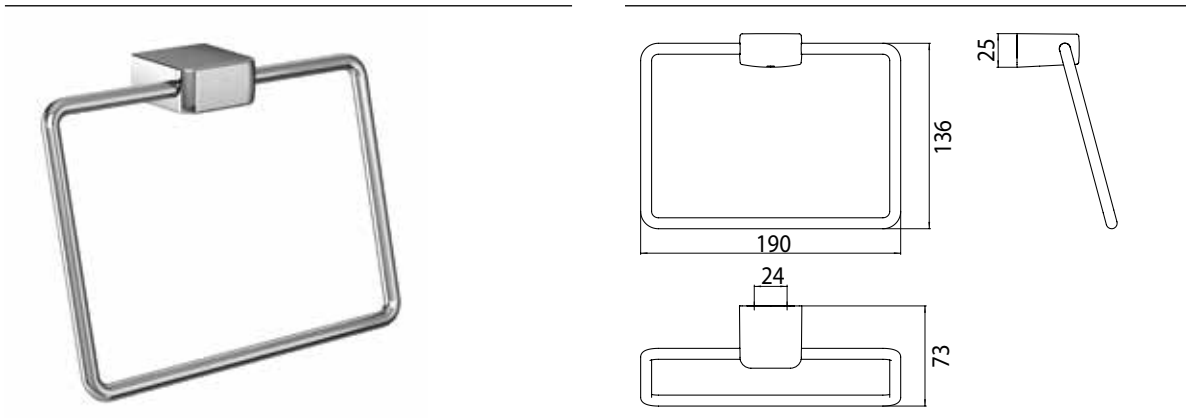

Towel ring, fixed chrome

Art.No.0255 001 00