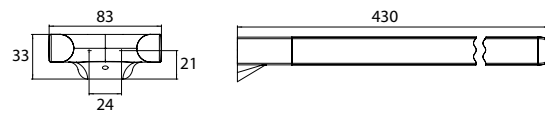

Towel holder, 430 mm, two arms, fixed chrome

Art.No.0250 001 46