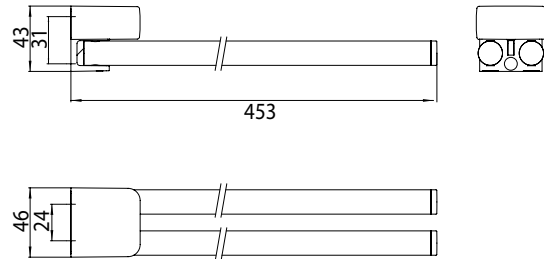

Towel holder chrome

Art.No.0250 001 45

swiveling, 450 mm