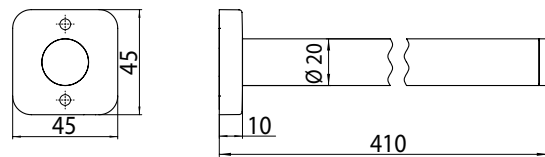

Towel holder, 1 arm, fixed chrome

Art.No.0250 001 41

410 mm