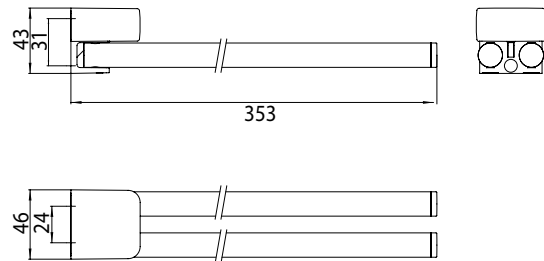

Towel holder, swiveling, 350 mm chrome

Art.No.0250 001 35