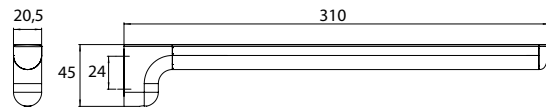

Towel holder, 310 mm, one arm, fixed chrome

Art.No.0250 001 32