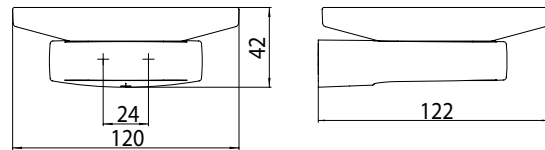

Soap holder chrome

Art.No.0230 001 00

Satin crystal, wall mounted