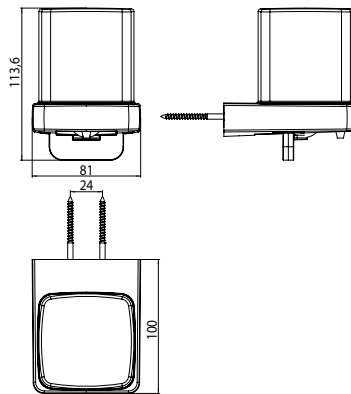

## Liquid soap dispenser chrome

Art.No.0221 001 01

with satin crystal cup, Capacity: approx. 155 ml