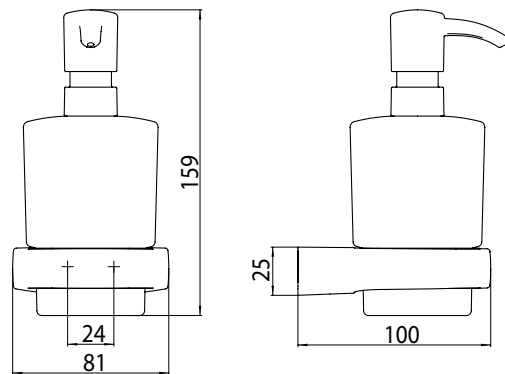

Liquid soap dispenser, container satin crystal, pump unit plastic chrome

Art.No.0221 001 00