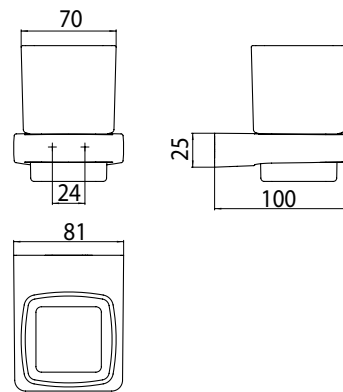

Glass holder, satin crystal chrome

Art.No.0220 001 00