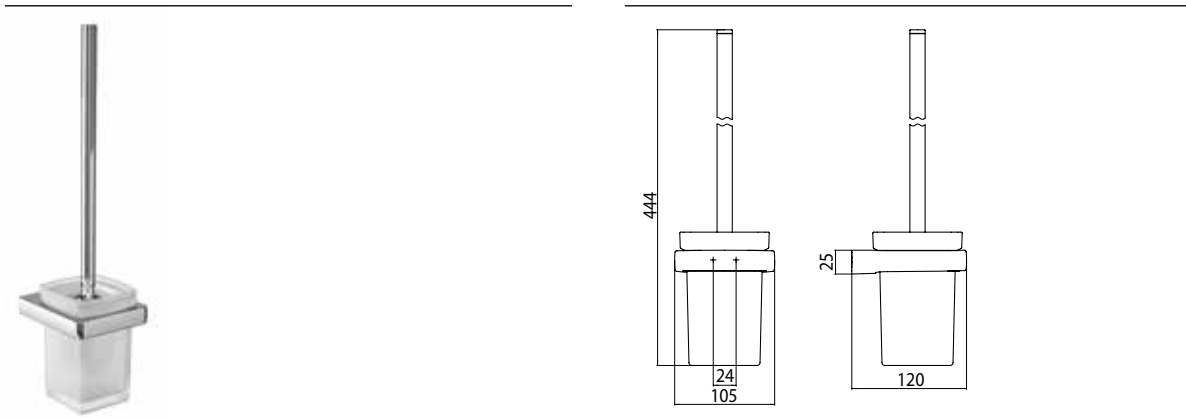

Toilet brush holder, bowl of satin crystal, brush grip chrome, wall mounted chrome

Art.No.0215 001 00