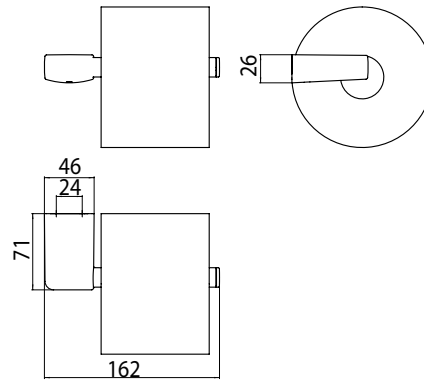

## Spare paper holder chrome

Art.No.0205 001 00