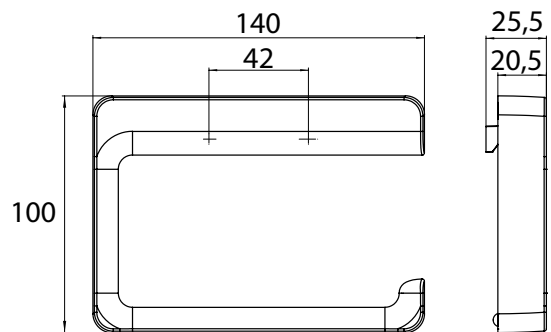

Paper holder without cover chrome

Art.No.0200 001 04